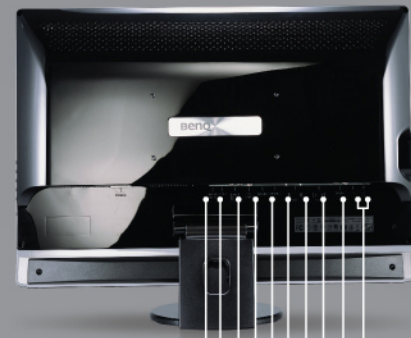

BenQ M2700HD LCD Monitor

Market Product Name	M2700HD
Product Color	Glossy Black
LCD Size	27.0"W
Aspect Ratio	16:9
Resolution (max.)	1920x1080
Display Area(mm)	597.6x336.15
Pixel Pitch (mm)	0.311
Brightness (typ.)	400 cd/m²
Contrast (typ.)	1000:1
DCR (Dynamic Contrast Ratio) (typ.)	50000:1
Panel Type	TN
Viewing Angle (L/R;U/D) (CR>=10)	170/160
Response Time(Tr+Tf) typ.	5ms(2ms GTG)
Hor. Frequency (KHz)	24Kz~83Kz
Ver. Frequency (Hz)	50Hz~76Hz
Video Bandwidth (MHZ)	205Mhz
Input Connectors	D-sub / DVI-D/ HDMI 1.3x2/ Headphone Jack/ SPDIF/ Line in/ Line out/ S-Video/ Composite/ Component/ Audio1/ Audio2
Power Supply (90~264 AC)	Built-in
Power Consumption (On mode)	75W(max)
Power saving mode	<1W
K Locker	Yes
Dimensions(HxWxDmm)	516.8x657.9x241.9
Dimensions with Wall Mount (HxWxD mm)	463.7x657.9x64.6
Weight (kg)	9.45
Senseye® Human Vision Technology	Yes, with Senseye® 3
AMA	Yes
Vista	Premium
HDCP	Yes
OSD Language	17 languages
Speaker	2.5Wx4
USB Hub	x4
Tilt (down/up)	-5°~20°
Accessories	
Signal Cable	D-Sub/ DVI/ HDMI
Others	Audio cable/ USB cable/ Remote Control

I/O ports

- LINE OUT/LINE IN
- OPTICAL
- AUDIO
- CVBS/S-VIDEO
- HDMI-I
- HDMI-2
- DVI-D
- D-SUB
- YPbPr
- USB

Dealer's Stamp

BenQ
Enjoyment Matters

Headquarters 16 Jihu Road, Neihu, Taipei 114, Taiwan Tel: +886-2-2658-8880 Fax: +886-2-2797-9288	Asia Pacific BenQ Asia Pacific Corp. 16 Jihu Road, Neihu, Taipei 114, Taiwan Tel: +886-2-2658-8880 Fax: +886-2-2797-9288	America BenQ America Corp. 15375 Barranca Parkway, Suite A-205, Irvine, CA 92618 U.S.A. Tel: +1-949-255-9500 Fax: +1-949-255-9600	China BenQ (IT) Co., Ltd. 268 Shishan Rd., Suzhou 215011 China Tel: +86-512-6807-8800 Fax: +86-512-6824-1351	Europe BenQ Europe B.V. Ekkersrijt 4130, 5692 DC Son, The Netherlands Tel: +31-499-750-500 Fax: +31-499-750-599	Latin America BenQ Latin America Corp. 8200 N.W. 33 Street, Suite 301 West Side Plaza III Miami, FL 33122 U.S.A. Tel: +1-305-4211200 Fax: +1-305-4211201